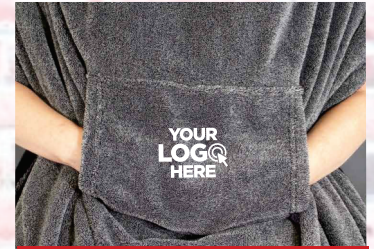

## TV BLANKET & PILLOW

**\$49.95**

PLUS \$5.00 FOR EMBROIDERY  
OR TRANSFER PER LOCATION

REG: ~~\$80.25~~  
40% Off

YOUR  
LOGO  
HERE

**HAND WARMER**

**18" FOOT POCKET**

**HEAVY WEIGHT 450 GSM**