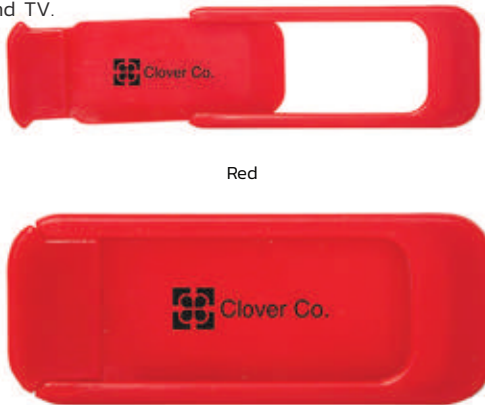

WEBCAM PRIVACY COVER

DEBCO - CU9408

$70 SET UP CHARGE

FEATURES: Webcam slider cover with double sided tape on the back. Use on your computer, laptop, monitor, tablet and TV.

Size: 1.625" W x 0.625" H

Minimum 250 units.

$1.18
AS LOW AS

COLOURS	
	Black
	Grey
	White
	Yellow
	Red

Red