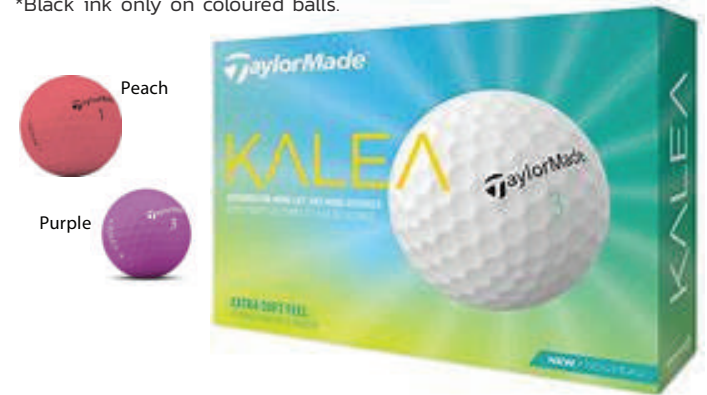

NOODLE EASY DISTANCE GOLF BALLS

TAYLORMADE - N7630101

NO SET UP CHARGE

FEATURES: The ball that invented the long. Explosive distance. Anti-shear cover. 2 piece construction. Pack: Dozen.

$24.95

AS LOW AS

NOODLE LONG & SOFT GOLF BALLS

TAYLORMADE - N7629401

NO SET UP CHARGE

FEATURES: Aerodynamic dimple pattern. 24 compression core. 2 layer construction. Pack: 15 Pack

$29.95

AS LOW AS

DISTANCE & GOLF BALLS

TAYLORMADE - WHITE: N7608601 YELLOW: N7609301

NO SET UP CHARGE

FEATURES: REACT™ CORE: Larger REACT™ core stays on club face a little longer storing more energy for fast rebound and speed off of the face. Pack: Dozen *Black ink only on coloured balls.

$32.95

AS LOW AS

KALEA GOLF BALLS

TAYLORMADE - WHITE: N7641801 PEACH: N7641901 PURPLE: N7642001

NO SET UP CHARGE

FEATURES: More lift for more distance. High-energy React core. Soft ionomer cover for soft feel into the green. 60 compression. 2 layer construction. Pack: Dozen. *Black ink only on coloured balls.

$34.95

AS LOW AS

TOUR RESPONSE GOLF BALLS

TAYLORMADE - WHITE: N7638401 YELLOW: N7638501

NO SET UP CHARGE

FEATURES: Effortless Compression. Tour Technology. Tour cast urethane cover. 3 layer construction. Pack: Dozen. *Black ink only on coloured balls.

$69.95

AS LOW AS

TP5 GOLF BALLS

TAYLORMADE - WHITE: M7198001 YELLOW: N7603101

NO SET UP CHARGE

FEATURES: TRI-FAST core = lower compression with progressively harder layers. DUAL SPIN thinner cast urethane cover. TP5 features a softer feel with mid launch. 5 layer construction. Pack: Dozen. *Black ink only on coloured balls.

$84.95

AS LOW AS

"IT'S YOUR BUSINESS. BRAND IT. EXPAND IT."

EDMONTON 1.877.485.5979 STETTLER 1.888.558.9327 CAMROSE 780.672.4901 DRUMHELLER 403.820.0611