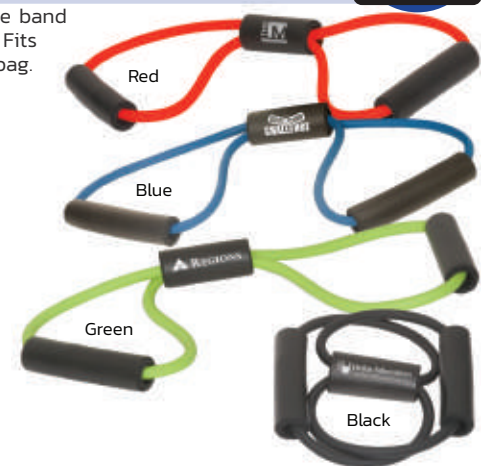

EXERCISE BAND
PRIMELINE - PL-4026

$5.96
AS LOW AS

$60 SET UP CHARGE

FEATURES: Latex exercise band with EVA foam handles. Fits easily in purse or gym bag. Folds for easy travel.

Minimum 100 units.