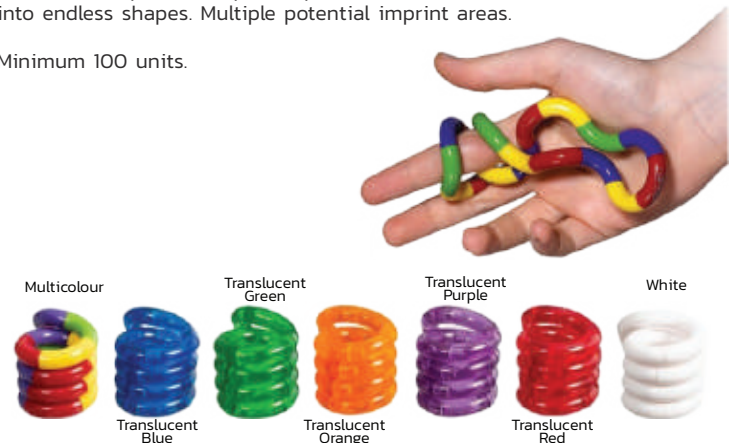

TANGLE JUNIOR PUZZLE
PRIMELINE - PL-4366

$5.12

AS LOW AS

$60 SET UP CHARGE

FEATURES: Popular ABS plastic puzzle toy twists and turns to transform into endless shapes. Multiple potential imprint areas.

Minimum 100 units.