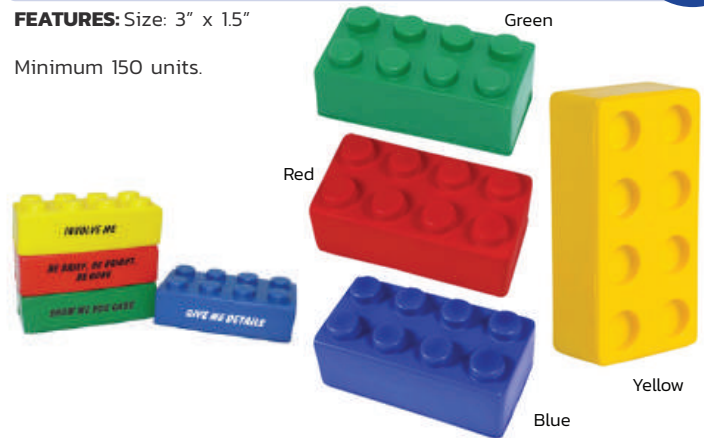

**BUILDING BLOCKS**

**DOUGLASBRIDGE - GK913**

\$70 SET UP CHARGE

**\$2.44**

AS LOW AS

**FEATURES:** Size: 3" x 1.5"

Minimum 150 units.

**TIE DYE PUSH POP BALL**