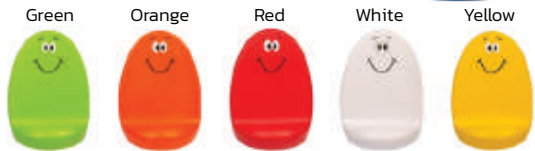

Green

Orange

$5.22

AS LOW AS

SAVOR 6PC SILICONE STRAW SET

ST. REGIS - L284

$80 SET UP CHARGE

FEATURES: 9" Silicon Straws. Dishwasher Safe. Elegant Black Gift box with foam inserts.

Minimum 75 units.