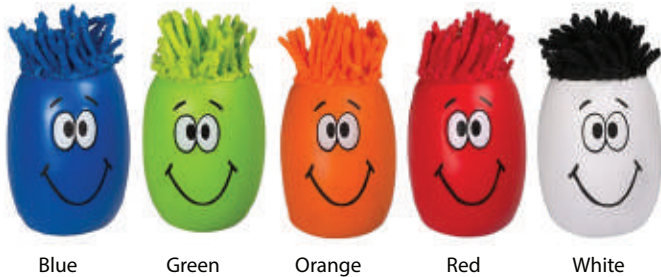

GOOFY GROUP MOPTOPPERS STRESS RELIEVER

PRIMELINE - PL-3784

$60 SET UP CHARGE

$3.68

AS LOW AS

FEATURES: Screen cleaner and stress reliever in one. Long-lasting Microfiber hair functions as a screen cleaner, ideal for large and small screens.

Minimum 150 units.