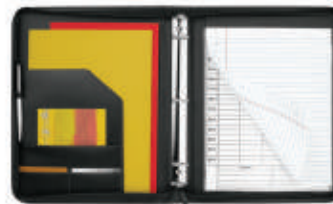

CUTTER & BUCK AMERICAN CLASSIC WRITING PAD

PCNA - 9850-01

$100 DEBOSS SET UP CHARGE

FEATURES: Constructed from genuine leather materials, contains signature Cutter & Buck lining throughout the interior, and measures 8.5" x 11".

Minimum 6 units.

$144.95
AS LOW AS