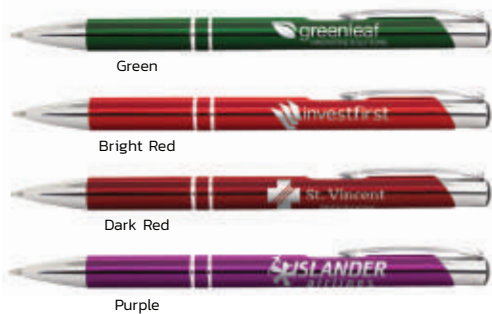

TRES-CHIC - STANDARD LASER

GOLDSTAR - LPG

NO SET UP CHARGE REQUIRED

$1.88

AS LOW AS

FEATURES: Available in blue or black ink and multiple barrel colors, including an assortment, this medium ballpoint pen features chrome accents to help highlight your company name, logo and advertising information.

Minimum 100 units.

COLOURS			
	Black		Light Blue
	Green		Purple
	Dark Red		Bright Red
	Gun Metal		Ocean Blue
	Navy