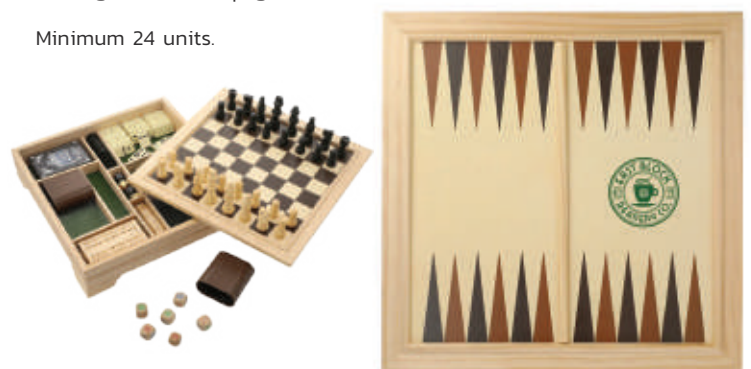

LIFESTYLE 7-IN-1 DESKTOP GAME SET

PCNA - 1400-56

SINGLE COLOUR SET UP $70 - MULTI COLOUR SET UP $120

$45.95

AS LOW AS

FEATURES: This Lifestyle 7-in-1 Desktop Game Set includes game boards on both sides of the lid, plus game pieces for checks, chess, and backgammon. This convenient set also includes 28 dominoes, four dice, cribbage board and pegs, and standard deck of cards.

Minimum 24 units.