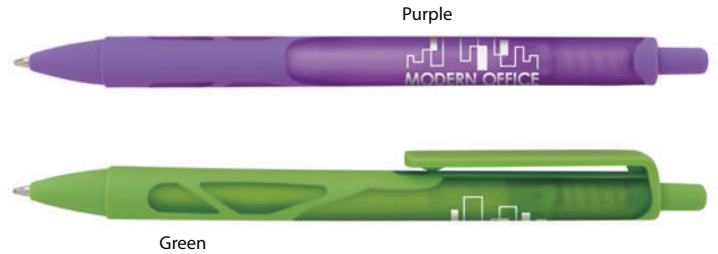

MOONLIT PEN

KOOZIEGROUP - 55997

NO SET UP CHARGE REQUIRED

$1.02

AS LOW AS

FEATURES: Functional and fashionable, the Moonlit Pen has an intriguing design with a translucent rubberized barrel and matching grip that will take some of the boredom out of your everyday writing tasks.

Minimum 300 units.