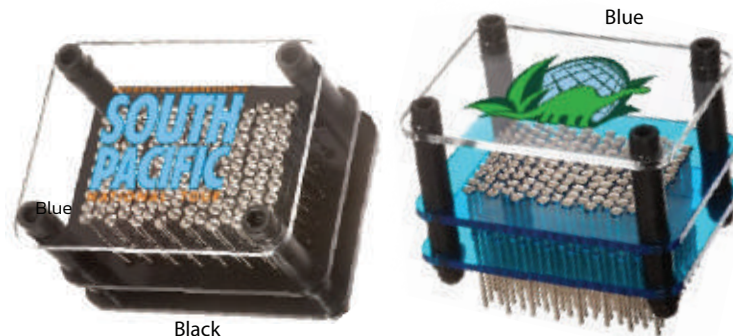

**\$5.03**

AS LOW AS

\$60 SET UP CHARGE

**FEATURES:** Create 3D impressions and artistic shapes and sculptures with metal pins. Small enough for desk drawers.

Minimum 100 units.

**TANGLE JUNIOR PUZZLE**  
**PRIMELINE - PL-4366**