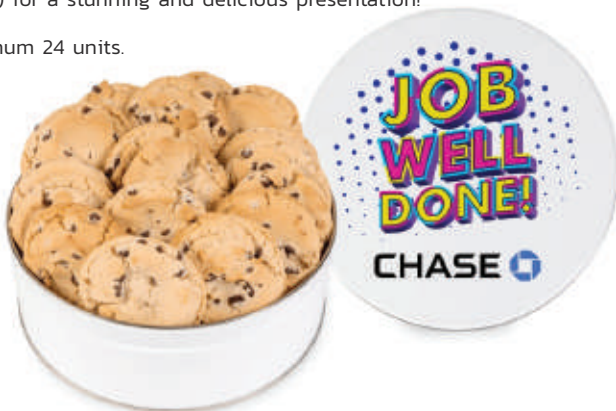

FRESH BEGINNINGS CHOCOLATE CHIP GOURMET COOKIE TIN

NC CUSTOM - FBC102

$70 SET UP CHARGE

$43.41

AS LOW AS

FEATURES: Cookie tin filled with 18 individually wrapped fresh baked chocolate chip cookies. Price includes full color digital print on the lid (plus setup) for a stunning and delicious presentation!

Minimum 24 units.

LODGE AND FRESH BEGINNINGS COOKIE MIX AND SKILLET SET

NC CUSTOM - KTN320

$140 SET UP CHARGE

$65.79

AS LOW AS

FEATURES: Our sweet skillet set contains a 6.5" Lodge® pre-seasoned cast-iron Baker's Skillet and comes complete with our signature Fresh Beginnings® Chocolate Chip Cookie Mix with custom label.

Minimum 24 units.