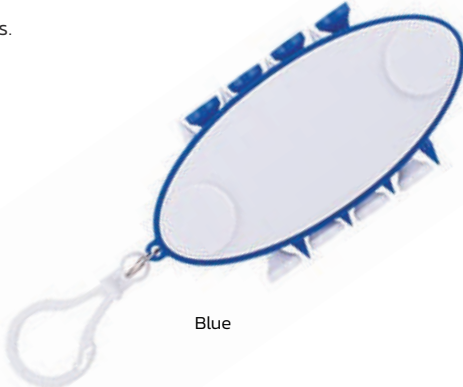

GOLF TOOL SET
PRIMELINE - OD105

$1.85

AS LOW AS

$60 SET UP CHARGE

FEATURES: ABS plastic golf set with 8 PS plastic golf tees (2.063" in length) and 2 white plastic ball markers.

Minimum 200 units.

COLOURS	
	Black
	Blue
	Green
	Red
	Orange

Blue

GOLF BUDDY
PCNA - SM-7952

$2.71

AS LOW AS

SINGLE COLOUR SET UP $70 - MULTI COLOUR SET UP $120

FEATURES: Comes with 12 golf ball tees and three golf ball markers on a beaded plastic chain.

Minimum 250 units.