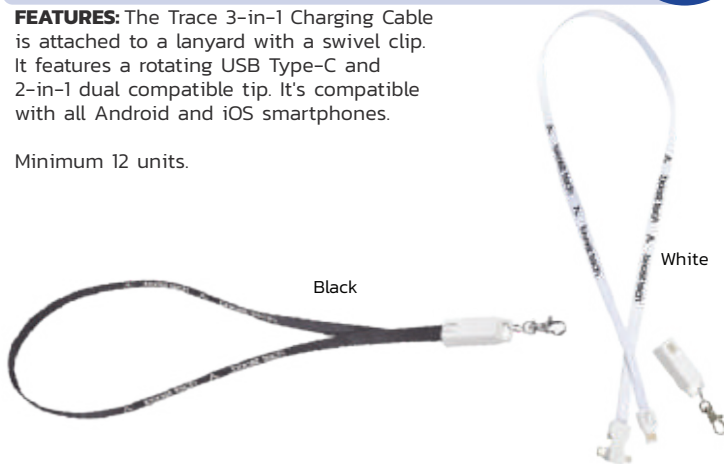

TRACE 3-IN-1 CHARGING CABLE WITH LANYARD

PCNA - 7141-43

SINGLE COLOUR SET UP $70 - MULTI COLOUR SET UP $120

$3.17

AS LOW AS

FEATURES: The Trace 3-in-1 Charging Cable is attached to a lanyard with a swivel clip. It features a rotating USB Type-C and 2-in-1 dual compatible tip. It's compatible with all Android and iOS smartphones.

Minimum 12 units.